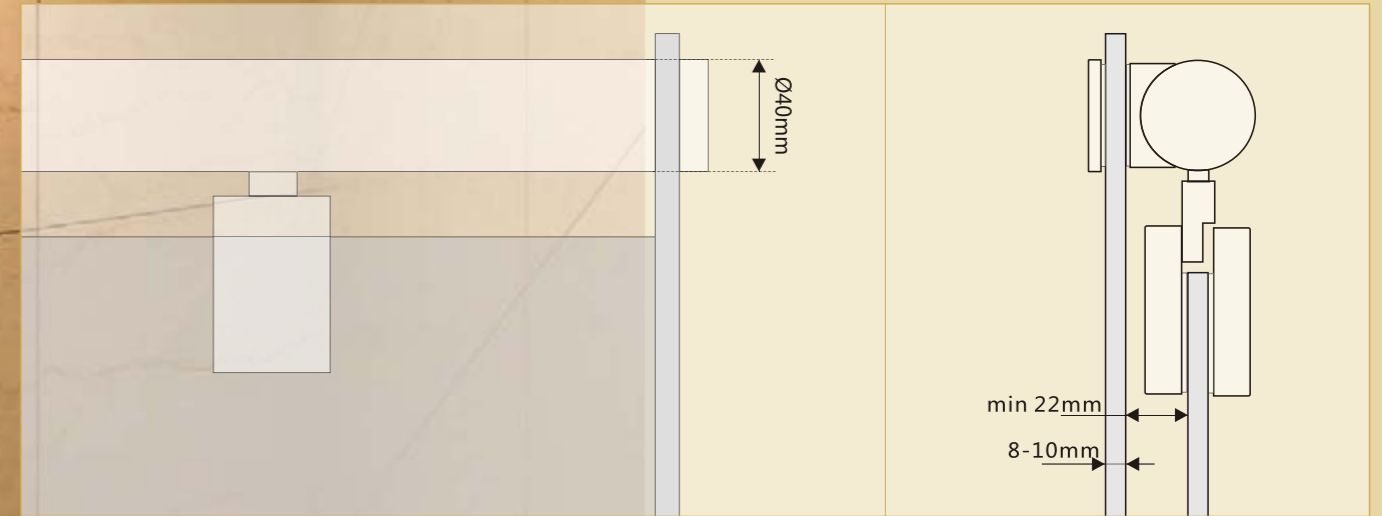

SHOWER SYSTEM

Sliding roller  
TY2.062.005.00

Door stop  
TY2.063.011.00

Clamp fixing for track  
TY2.068.001.24

Tube sleeve  
TY2.068.002.24

Tube sleeve  
TY2.

Sliding rail  
TY2.007.001.24

Decorative cover  
TY2.007.002.24