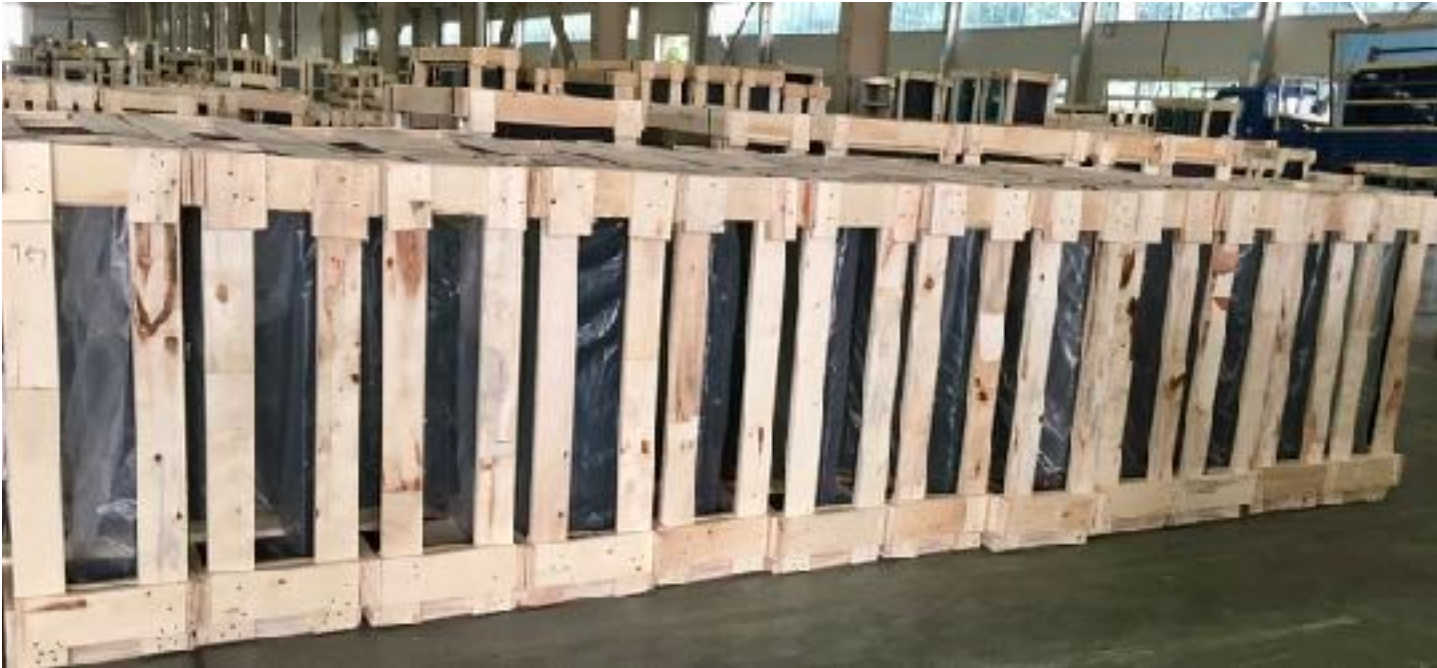

Large quantity glass inventory in warehouse