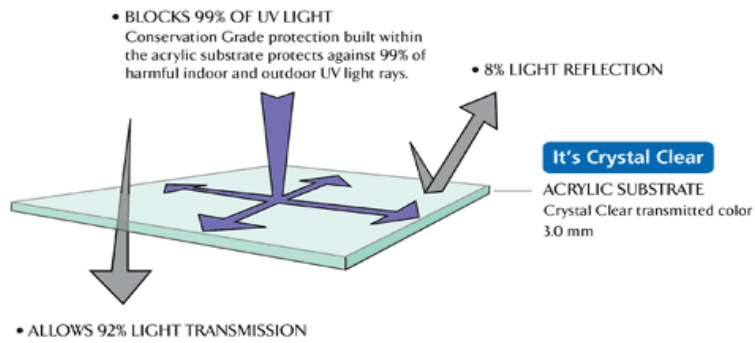

Acrylite Clear

- 11 x 14
- 16 x 20
- 20 x 24
- 22 x 28
- 24 x 36

Acrylite Con Clear

- 11 x 14
- 11 x 14
- 16 x 20
- 20 x 24
- 22 x 28
- 24 x 36
- 36 x 48

Acrylite R/C

- 11 x 14
- 16 x 20
- 20 x 24
- 22 x 28
- 24 x 36
- 24 x 36

Anti Reflective Glass

- 16 x 20
- 24 x 36
- 32 x 40
- 36 x 48
- 40 x 60